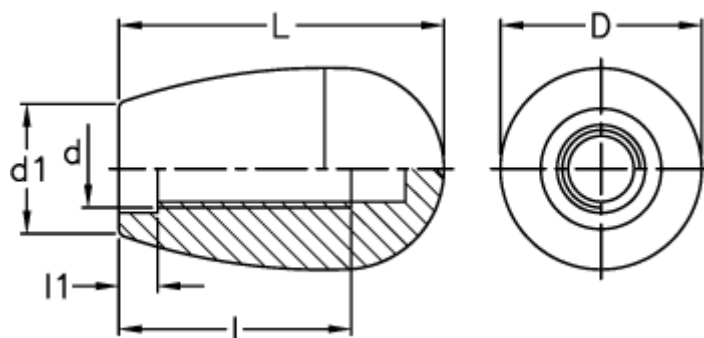

Data Sheet

Article number: 2304021001

Description: E+G Handle
I.222/30-M8

Measures

d = M8

D = 20

d1 = 14

l = 20

L = 31

l1 = 4